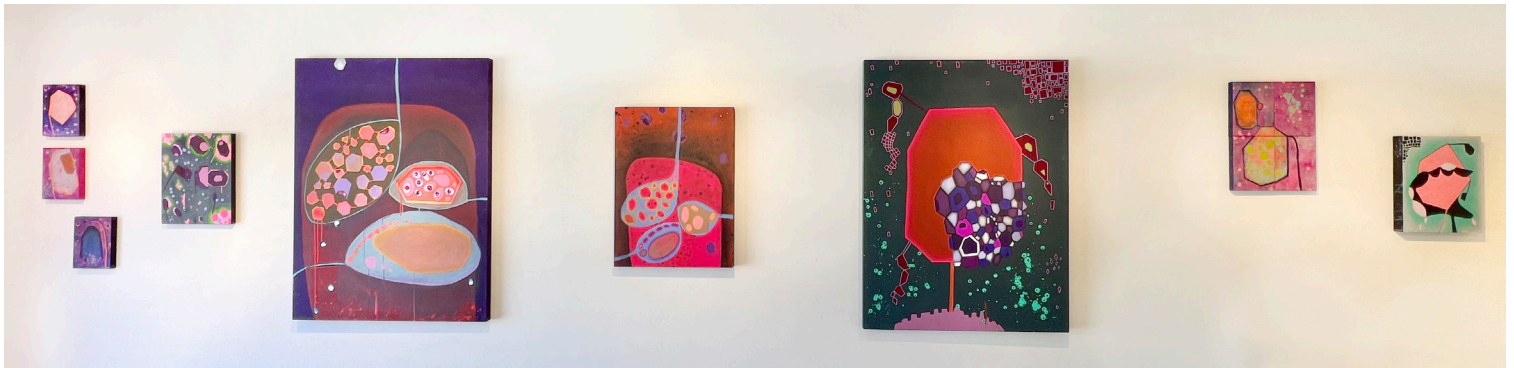

Elizabeth Saperstein, in her essay for the exhibition HyperAccumulators, which she co-curated with Alexandra Rutsch Brock, writes... *"Sfraga's luminous drawings conjure beautiful but poisonous plants with exotic names. Her glowing, surreal forms recall the cutout animation of Fantastic Planet, the 1970's sci-fi film about humans living on a strange planet. Biomorphic tentacles and pods have a dreamy, psychedelic quality. Glowing edges contrast with the chalky, burnished quality achieved by layering marker and pencil."*

This exhibition Strange Brew will showcase Sfraga's latest works, including drawings and paintings of various sizes, all of which are botanically inspired. Through Sfraga's unique artistic lens, the exhibition promises to immerse visitors in a captivating world of botanical wonders.

Image List

Bloom floridus black

flashe, gouache on paper mounted on wood panel
24" H x 18" W | 2021

Fetish deliciosa scarlet

Flashe, photographs on wood panel
40" H x 30" W | 2022

Bloom diversi violet

flashe, gouache on paper mounted on wood panel
24" H x 18" W | 2021

Strain baccatus

Flashe, photographs on wood panel
40" H x 30" W | 2019 - 2020

Fetish imperialus saffron

Flashe, photographs on wood panel
40" H x 30" W | 2022

Fetish maculatus 1 - 4

Watercolor, flashe on paper mounted on wood panel
8" H x 6" W each | 2022