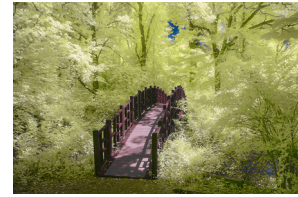

Over the river
2015 | 18" H x 24" W
Infrared Photograph