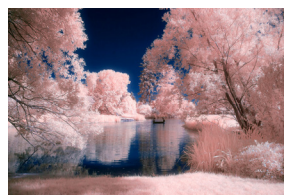

Breezy midday
2014 | 18" H x 24" W
Infrared Photograph