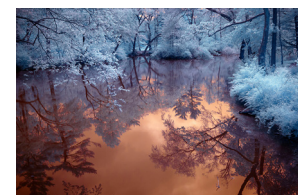

Beside still waters
2013 | 18" H x 24" W
Infrared Photograph